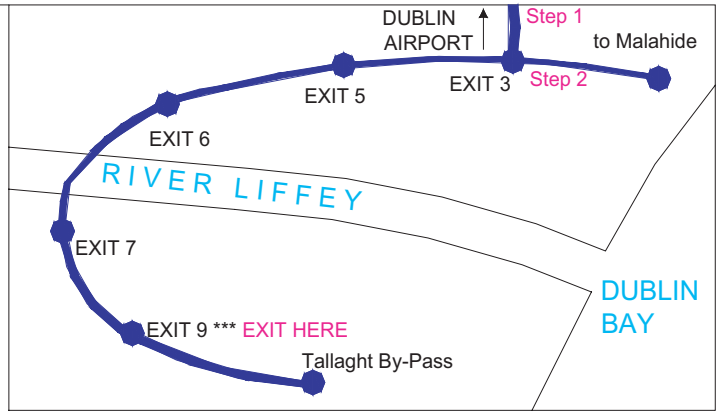

### Williaam Cox Route Guidance:

Map 1: Local Area Map - from Dublin Airport to

### Cloverhill Industrial Estate

- Step 1: Exit the airport towards the South
- Step 2: Get onto the M50 at the M1/M50 junction
- Step 3: Head South on the M50 over the toll bridge
- Step 4: Exit the M50 at the Red Cow/Naas Rd. junction
- Step 5: Follow the arrows on the more detailed map

### Williaam Cox Route Guidance:

Map 2: Local Area Map - from Newlands Cross / Bewley's Hotel to