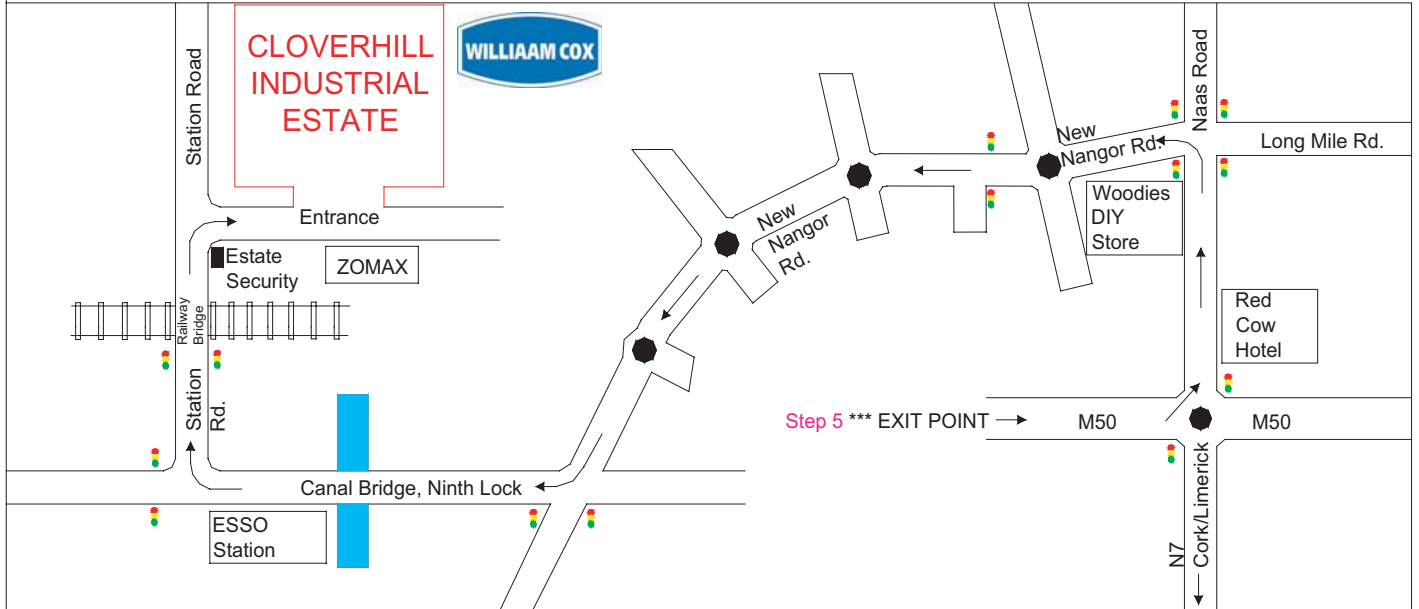

### Williaam Cox Route Guidance:

Map 1: Local Area Map - from Dublin Airport to

### Cloverhill Industrial Estate

- Step 1: Exit the airport towards the South
- Step 2: Get onto the M50 at the M1/M50 junction
- Step 3: Head South on the M50 over the toll bridge
- Step 4: Exit the M50 at the Red Cow/Naas Rd. junction
- Step 5: Follow the arrows on the more detailed map

### Williaam Cox Route Guidance:

Map 2: Local Area Map - from Newlands Cross / Bewley's Hotel to